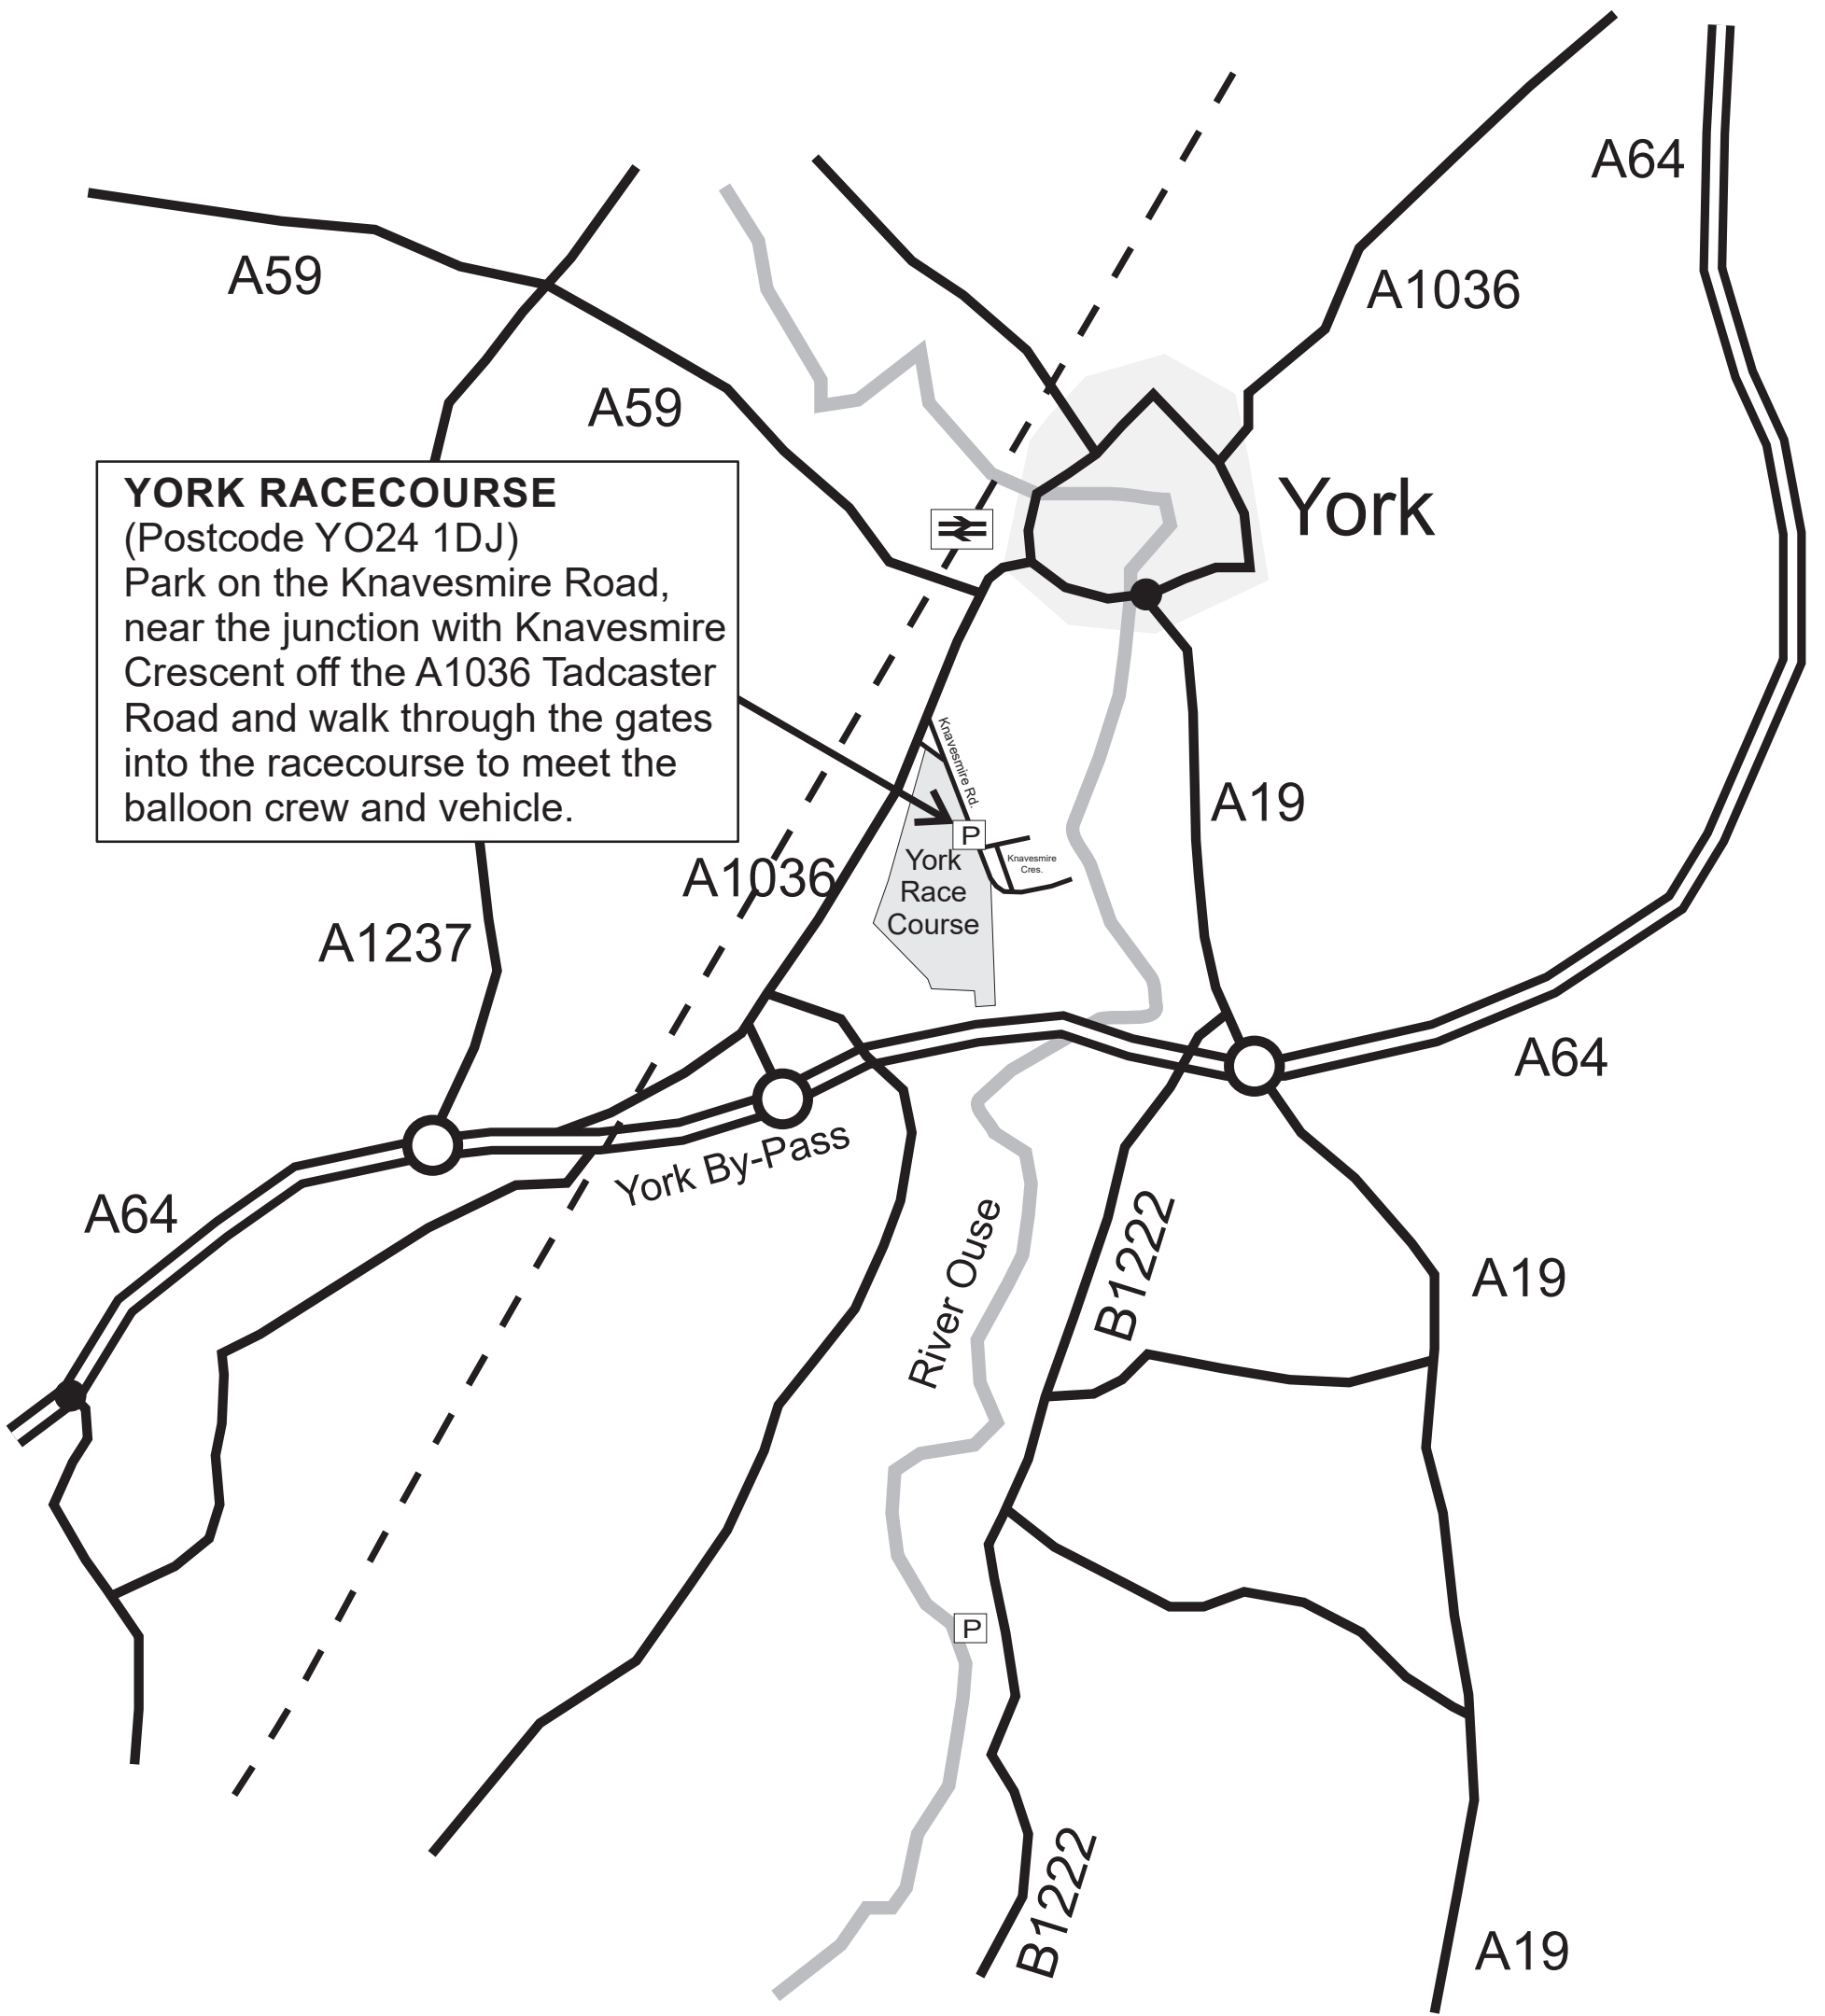

York

York Racecourse

YORK RACECOURSE
(Postcode YO24 1DJ)
Park on the Knavesmire Road, near the junction with Knavesmire Crescent off the A1036 Tadcaster Road and walk through the gates into the racecourse to meet the balloon crew and vehicle.

PLEASE NOTE - Which site we use will depend on wind directions on the day.
Please do not telephone our office number in advance for this information as we will not know.